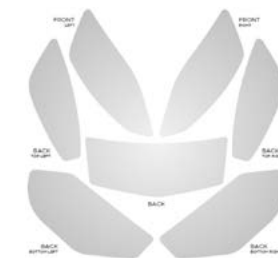

CLEAR VISOR IN POLYCARBONATE

Art. no. 380609101

SUN VISOR IN POLYCARBONATE

Art. no. 300609102

FROSTED VISOR COVER

Art. no. 380609103

FACE VISOR

Art. no. 380686631