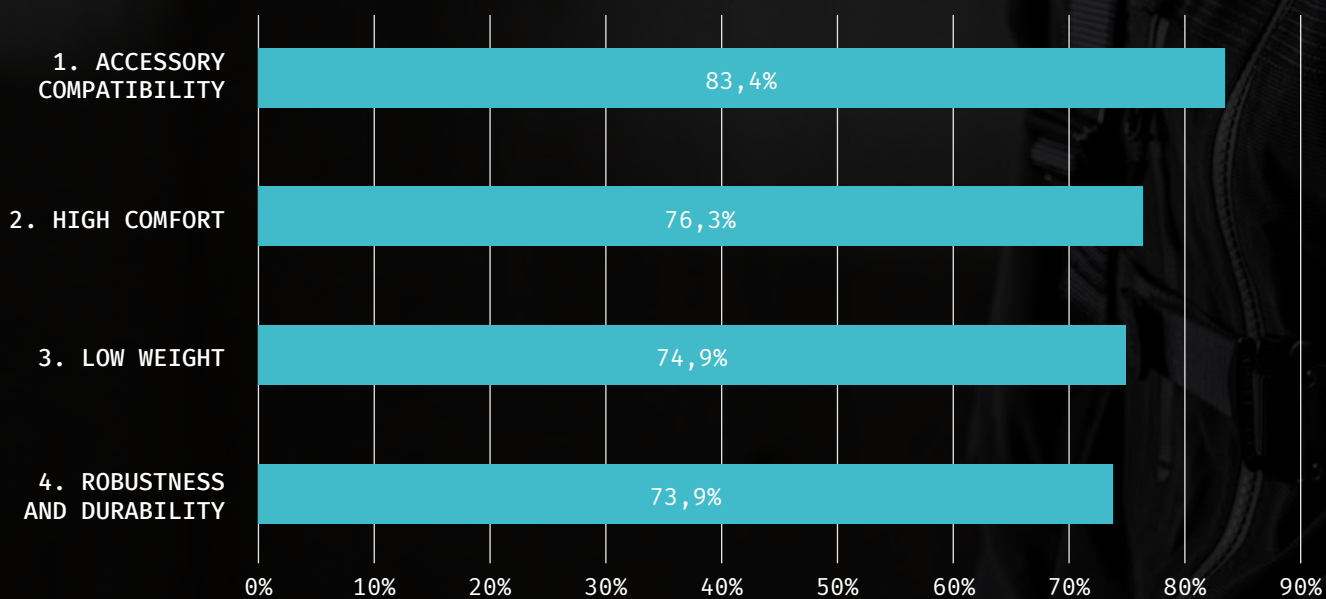

CREATED IN CLOSE COLLABORATION WITH DEMANDING USERS

From Sweden for Nordic requirements

The new Zone Series™ by Zekler consists of three lightweight helmets with unique features. All helmets have been developed in close collaboration with the construction sector and industries across Sweden. Our user surveys show that accessory compatibility, high comfort and low weight are decisive factors when choosing a safety helmet. Robustness and durability are also important. We've listened to the users. Zone Series™ is packed with these characteristics. It's an extraordinary series, designed for demanding craftsmen and workers.

4 DECISIVE FACTORS WHEN CHOOSING A SAFETY HELMET*